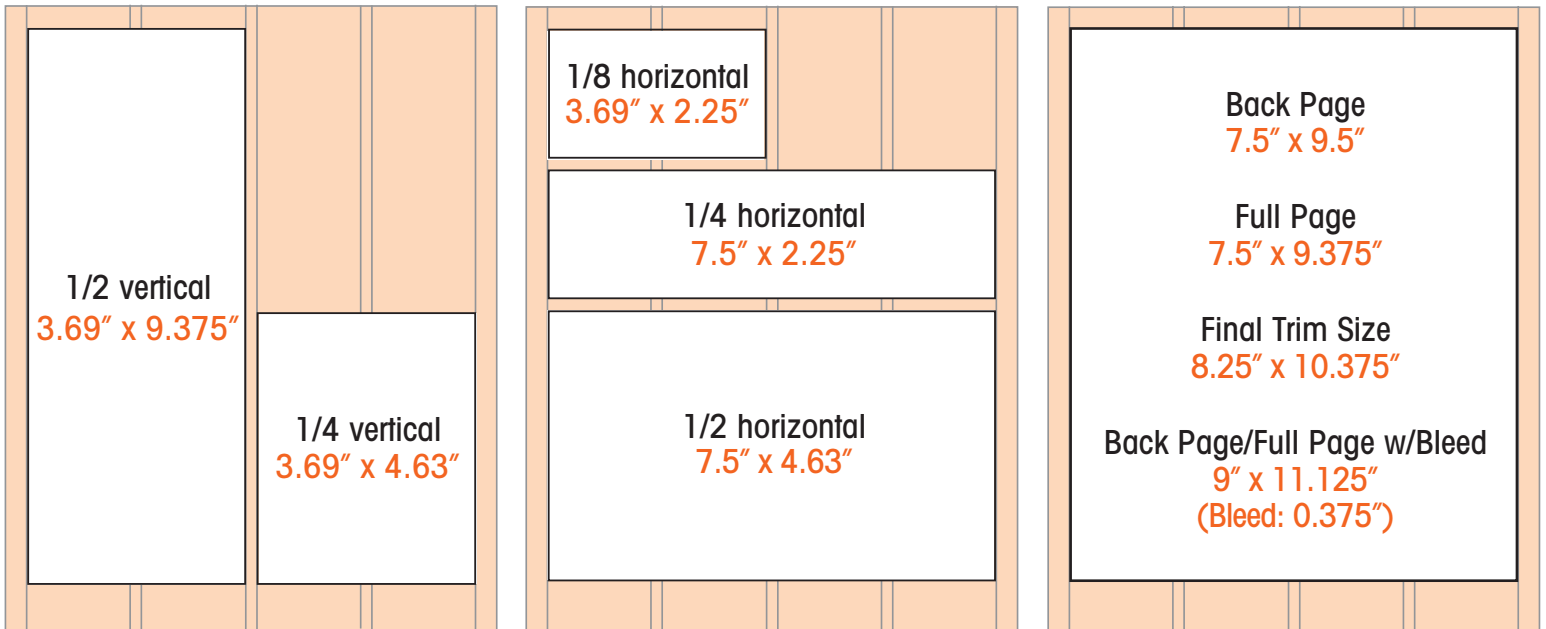

AD SPECS

4-Column Format

AD SIZE	WIDTH	HEIGHT	PRICE
Back page	7.5"	9.5"	\$1,300
Full page	7.5"	9.375"	\$1,085
1/2 page (v)	3.69"	9.375"	\$630
1/2 page (h)	7.5"	4.63"	\$630
1/4 page (v)	3.69"	4.63"	\$360
1/4 page (h)	7.5"	2.25"	\$360
1/8 page (h)	3.69"	2.25"	\$195